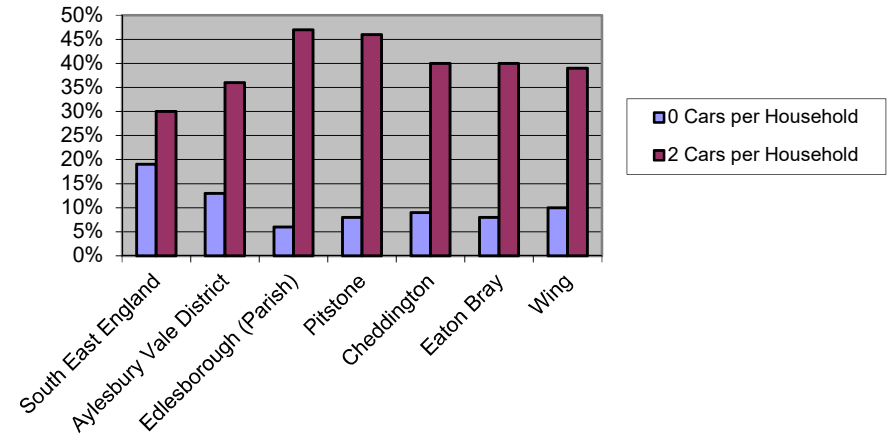

2011 Census - Car Ownership