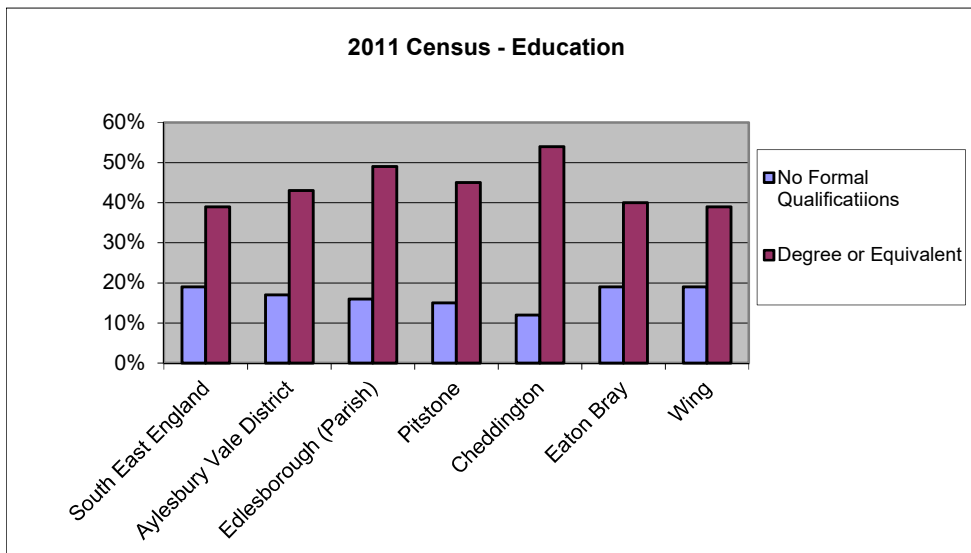

## 2011 Census Data - Headline Comparisons

	South East England (Pop 8,634,750)	Aylesbury Vale District (Pop 174,137)	Edlesborough (Parish) (Pop 2,604)	Pitstone (Pop 2,962)	Cheddington (Pop 1,754)	Eaton Bray (Pop 2,585)	Wing (Pop 2,745)
<b>Demographics</b>							
Aged Under 16	19%	20%	19%	24%	21%	17%	18%
Aged 65 or Over	17%	15%	19%	12%	14%	21%	18%
<b>Employment</b>							
Employed or Self Employed	65%	69%	66%	73%	74%	66%	60%
Unemployed (Job Seeking)	3%	3%	2%	2%	2%	3%	2%
<b>Education</b>							
No Formal Qualifications	19%	17%	16%	15%	12%	19%	19%
Degree or Equivalent	39%	43%	49%	45%	54%	40%	39%
<b>Travel to Work</b>							
By Public Transport	13%	9%	8%	11%	12%	6%	8%
By Car or Motorbike	66%	72%	74%	76%	73%	78%	75%
<b>Home Ownership</b>							
Owner Occupied	68%	72%	86%	76%	80%	78%	72%
Rented	30%	26%	12%	22%	18%	20%	24%
<b>Car/Van Ownership</b>							
0 Cars per Household	19%	13%	6%	8%	9%	8%	10%
2 Cars per Household	30%	36%	47%	46%	40%	40%	39%
<b>Type of Property</b>							
Detached Dwelling	28%	33%	59%	44%	43%	47%	37%
Flat/Apartment	20%	11%	1%	2%	1%	8%	5%
<b>Council Tax</b>							
Tax Bands A to C	52%	49%	25%	Not Available	32%	37%	45%
Tax Bands E to H	28%	33%	65%	Not Available	43%	47%	34%

## 2011 Census Data - Headline Comparisons