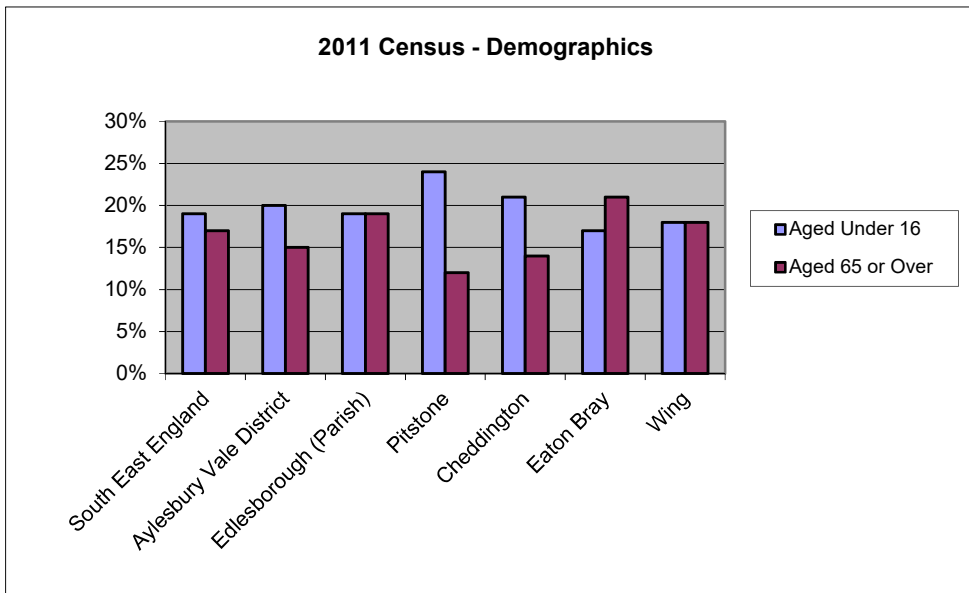

## 2011 Census Data - Headline Comparisons

	South East England (Pop 8,634,750)	Aylesbury Vale District (Pop 174,137)	Edlesborough (Parish) (Pop 2,604)	Pitstone (Pop 2,962)	Cheddington (Pop 1,754)	Eaton Bray (Pop 2,585)	Wing (Pop 2,745)
<b>Demographics</b>							
Aged Under 16	19%	20%	19%	24%	21%	17%	18%
Aged 65 or Over	17%	15%	19%	12%	14%	21%	18%
<b>Employment</b>							
Employed or Self Employed	65%	69%	66%	73%	74%	66%	60%
Unemployed (Job Seeking)	3%	3%	2%	2%	2%	3%	2%
<b>Education</b>							
No Formal Qualifications	19%	17%	16%	15%	12%	19%	19%
Degree or Equivalent	39%	43%	49%	45%	54%	40%	39%
<b>Travel to Work</b>							
By Public Transport	13%	9%	8%	11%	12%	6%	8%
By Car or Motorbike	66%	72%	74%	76%	73%	78%	75%
<b>Home Ownership</b>							
Owner Occupied	68%	72%	86%	76%	80%	78%	72%
Rented	30%	26%	12%	22%	18%	20%	24%
<b>Car/Van Ownership</b>							
0 Cars per Household	19%	13%	6%	8%	9%	8%	10%
2 Cars per Household	30%	36%	47%	46%	40%	40%	39%
<b>Type of Property</b>							
Detached Dwelling	28%	33%	59%	44%	43%	47%	37%
Flat/Apartment	20%	11%	1%	2%	1%	8%	5%
<b>Council Tax</b>							
Tax Bands A to C	52%	49%	25%	Not Available	32%	37%	45%
Tax Bands E to H	28%	33%	65%	Not Available	43%	47%	34%

## 2011 Census Data - Headline Comparisons