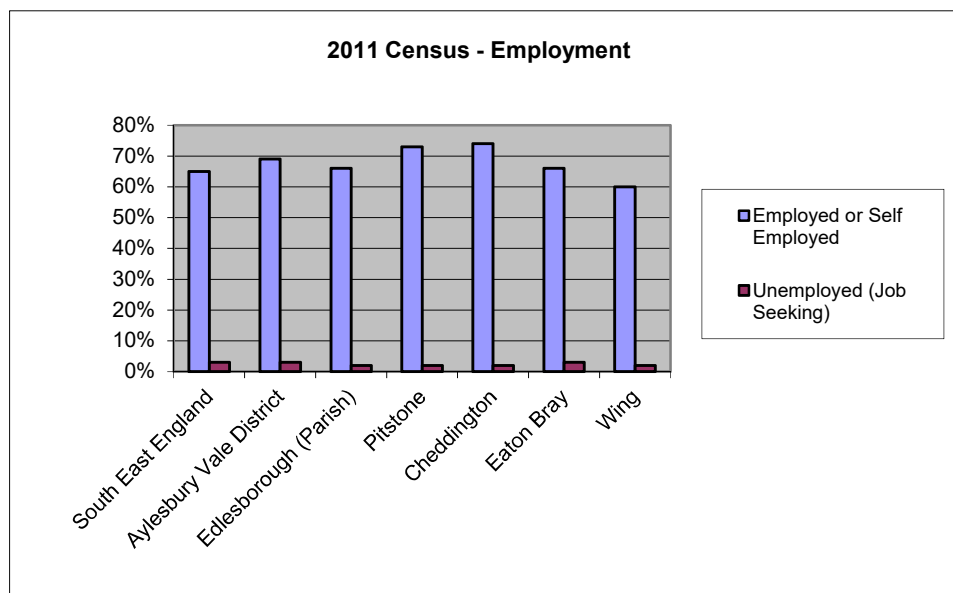

## 2011 Census Data - Headline Comparisons

	South East England (Pop 8,634,750)	Aylesbury Vale District (Pop 174,137)	Edlesborough (Parish) (Pop 2,604)	Pitstone (Pop 2,962)	Cheddington (Pop 1,754)	Eaton Bray (Pop 2,585)	Wing (Pop 2,745)
<b>Demographics</b>							
Aged Under 16	19%	20%	19%	24%	21%	17%	18%
Aged 65 or Over	17%	15%	19%	12%	14%	21%	18%
<b>Employment</b>							
Employed or Self Employed	65%	69%	66%	73%	74%	66%	60%
Unemployed (Job Seeking)	3%	3%	2%	2%	2%	3%	2%
<b>Education</b>							
No Formal Qualifications	19%	17%	16%	15%	12%	19%	19%
Degree or Equivalent	39%	43%	49%	45%	54%	40%	39%
<b>Travel to Work</b>							
By Public Transport	13%	9%	8%	11%	12%	6%	8%
By Car or Motorbike	66%	72%	74%	76%	73%	78%	75%
<b>Home Ownership</b>							
Owner Occupied	68%	72%	86%	76%	80%	78%	72%
Rented	30%	26%	12%	22%	18%	20%	24%
<b>Car/Van Ownership</b>							
0 Cars per Household	19%	13%	6%	8%	9%	8%	10%
2 Cars per Household	30%	36%	47%	46%	40%	40%	39%
<b>Type of Property</b>							
Detached Dwelling	28%	33%	59%	44%	43%	47%	37%
Flat/Apartment	20%	11%	1%	2%	1%	8%	5%
<b>Council Tax</b>							
Tax Bands A to C	52%	49%	25%	Not Available	32%	37%	45%
Tax Bands E to H	28%	33%	65%	Not Available	43%	47%	34%

## 2011 Census Data - Headline Comparisons