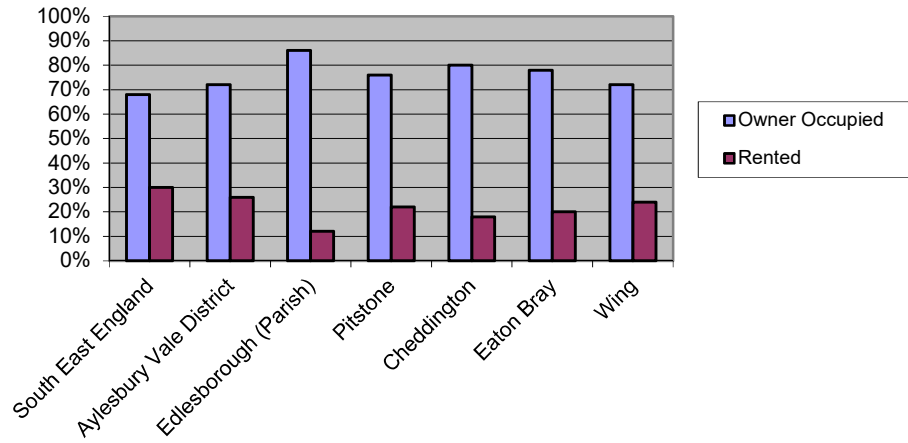

2011 Census Data - Headline Comparisons

2011 Census - Home Ownership